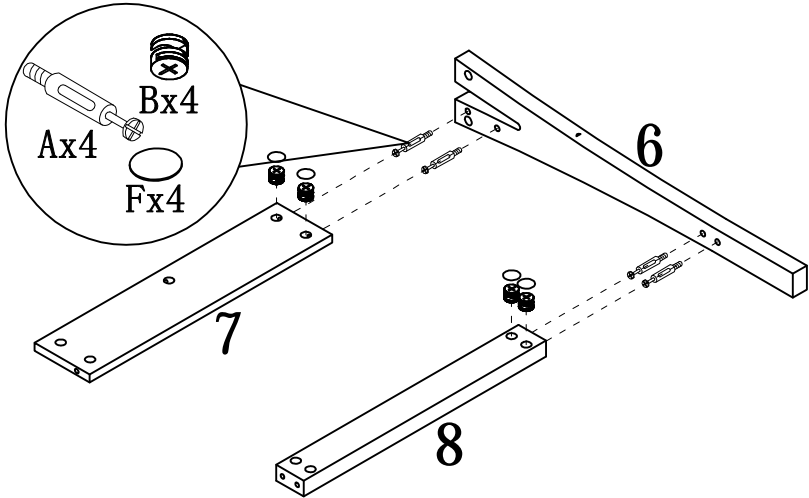

HARDWARE IDENTIFICATION

ITEM#: 202734

A		L29	33pcs
B		Ø15	33pcs
C		Ø8x25	12pcs
D		Ø22	2pcs
E		Ø4x45	4pcs
F		Ø22	17pcs
G		Ø16	4pcs
H		Ø4x30	4pcs
I		L20	4pcs
J		Ø12	4pcs
K			1pc
L		Ø4x20	1pc
M		152x48x44	1pc
N		Ø3.5x16	2pcs
O		Glue: For securing please apply to wood dowel first before inserting into panel	1pc

ASSEMBLY INSTRUCTION

ITEM#: 202734

STEP1

STEP2

ASSEMBLY INSTRUCTION

ITEM#: 202734

STEP3

STEP4