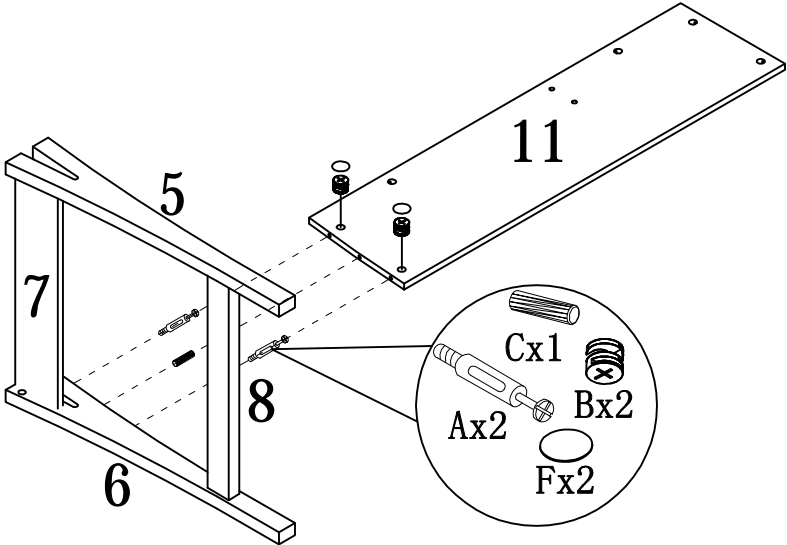

STEP5

STEP6