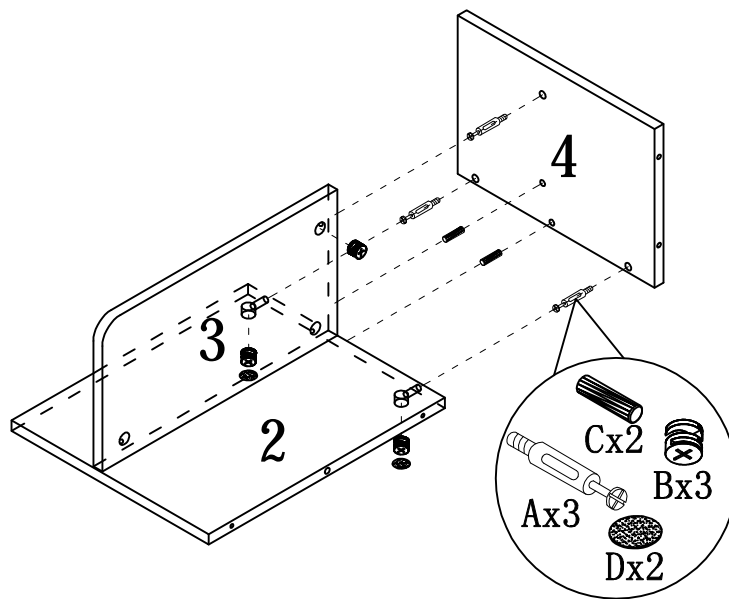

STEP1

STEP2