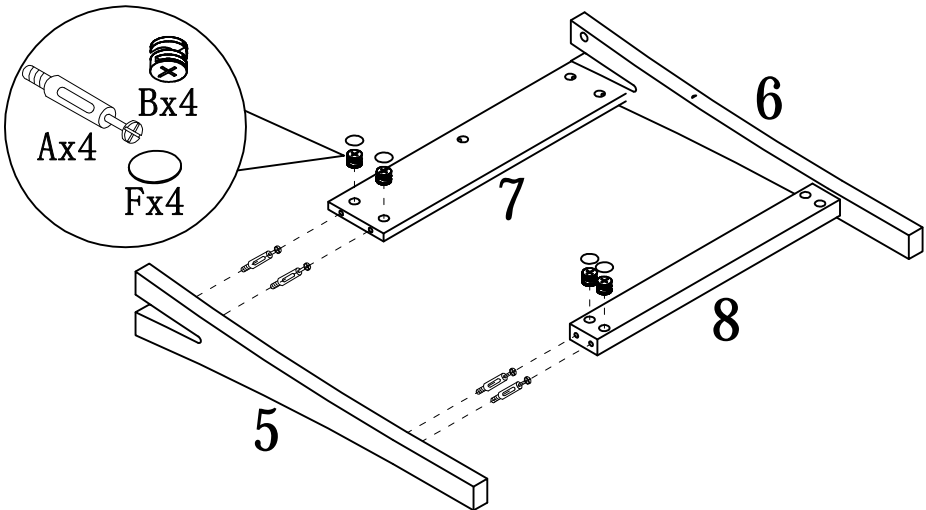

ASSEMBLY INSTRUCTION

ITEM#: 202734