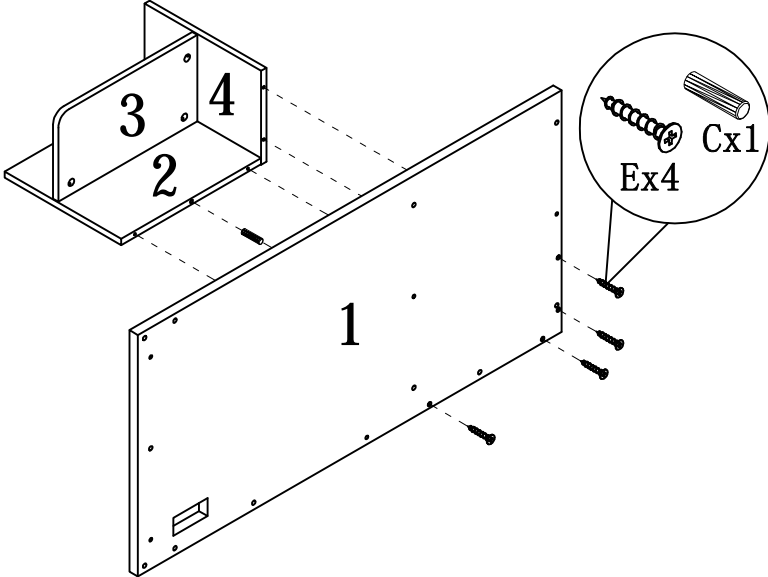

ASSEMBLY INSTRUCTION

ITEM#: 202734

STEP3

STEP4