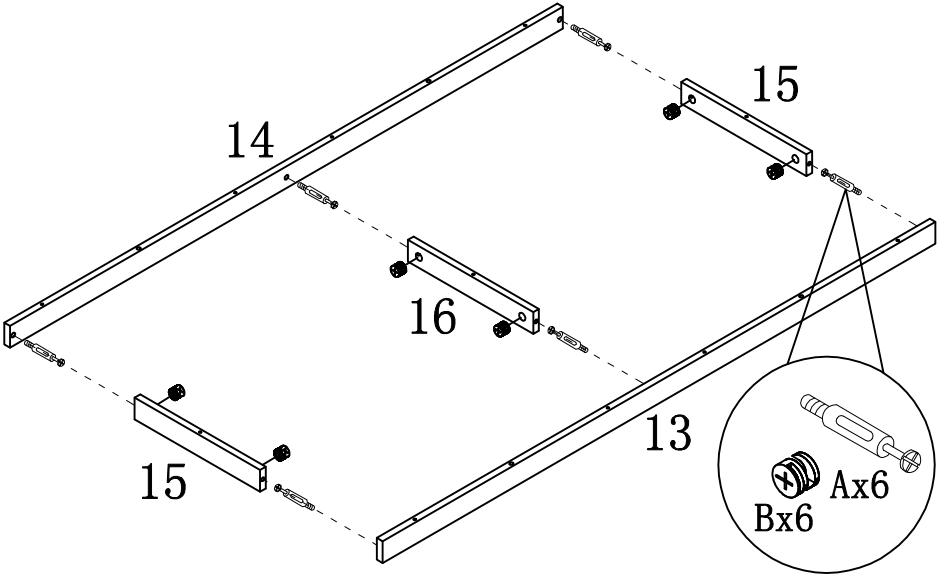

STEP9

STEP10